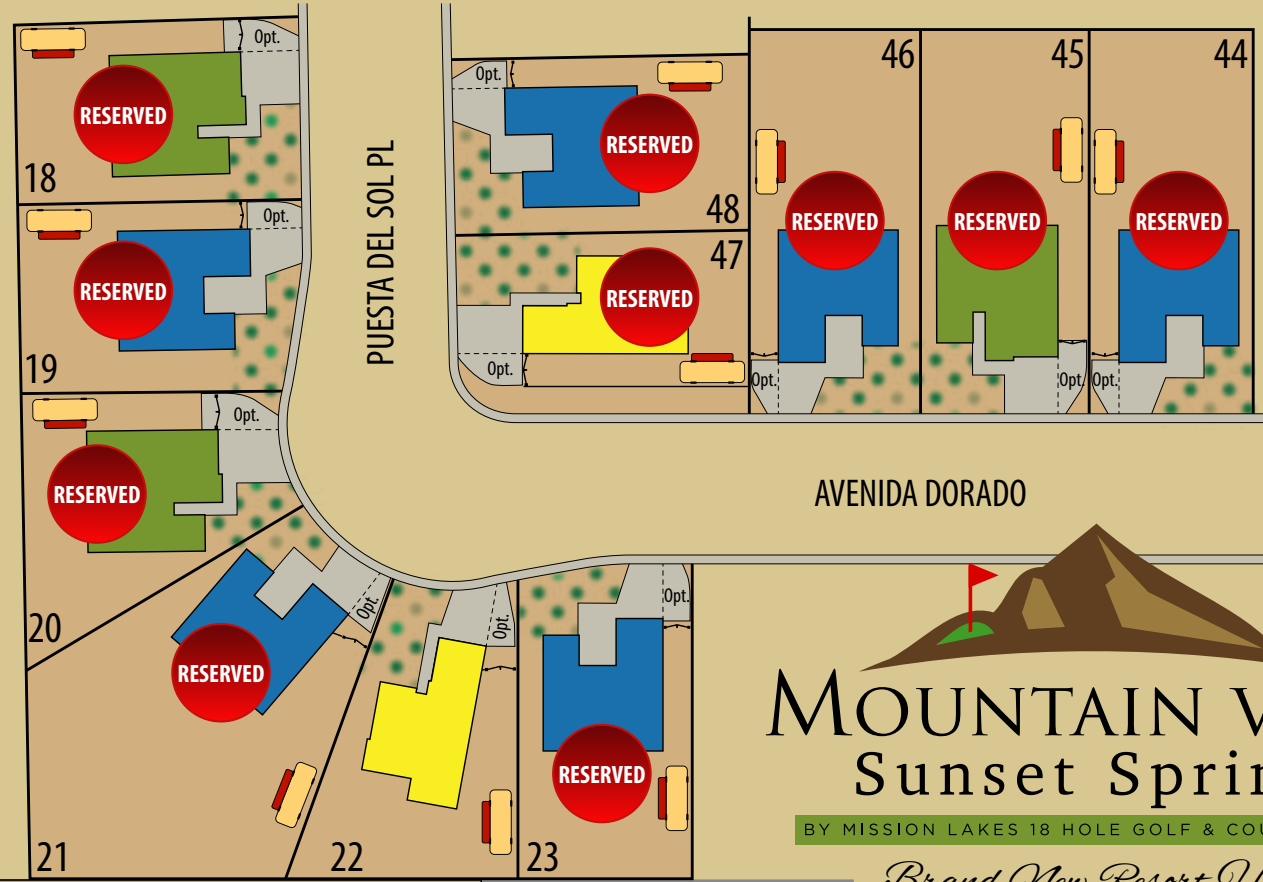

PLAN LEGEND

Note:
Garage on Right = Standard
Garage on Left = Reverse

Golf Cart to Mission Lake's 34,000 sf 18-Hole Golf Facility & Mountain View Resort!

MOUNTAIN VIEW Sunset Springs

BY MISSION LAKES 18 HOLE GOLF & COUNTRY CLUB

Brand New Resort Homes!

SOLD OUT

SOLD OUT

SOLD OUT

SCHOOLS

AUGUSTA AVE

LITTLE MORONGO RD

ROLLING HILLS DR

MISSION LAKES BLVD

AVENIDA DORADO

SONORA DR

To Sunset Springs

To Resort Spas, Museums, Schools & Downtown

Map not to scale. Artist representation of homes and lots only. Some variances may occur. Rev. 01/19/21