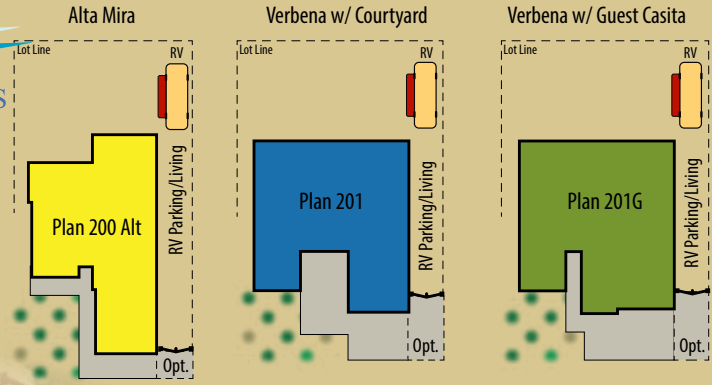

Green 10

18-HOLE GOLF COURSE

Golf Cart to Mission Lake's 34,000 sf 18-Hole Golf Facility & Mountain View Resort!

AUGUSTA AVE

LITTLE MORONGO RD

SOLD MOUNTAIN VIEW **OUT**

AT ROLLING HILLS
BY MISSION LAKES 18 HOLE GOLF & COUNTRY CLUB

ROLLING HILLS DR

To Sunset Springs

SOLD **OUT**

MISSION LAKES BLVD

To Resort Spas, Museums, Schools & Downtown

PLAN LEGEND

Note:
Garage on Right = Standard
Garage on Left = Reverse

PUESTA DEL SOL PL

AVENIDA DORADO

**MOUNTAIN VIEW
Sunset Springs**

BY MISSION LAKES 18 HOLE GOLF & COUNTRY CLUB

Brand New Resort Homes!

**SOLD
OUT**

SONORA DR

SCHOOLS

Map not to scale. Artist representation of homes and lots only. Some variances may occur.
Rev. 01/11/21

100,000 sf SF Retail Plaza