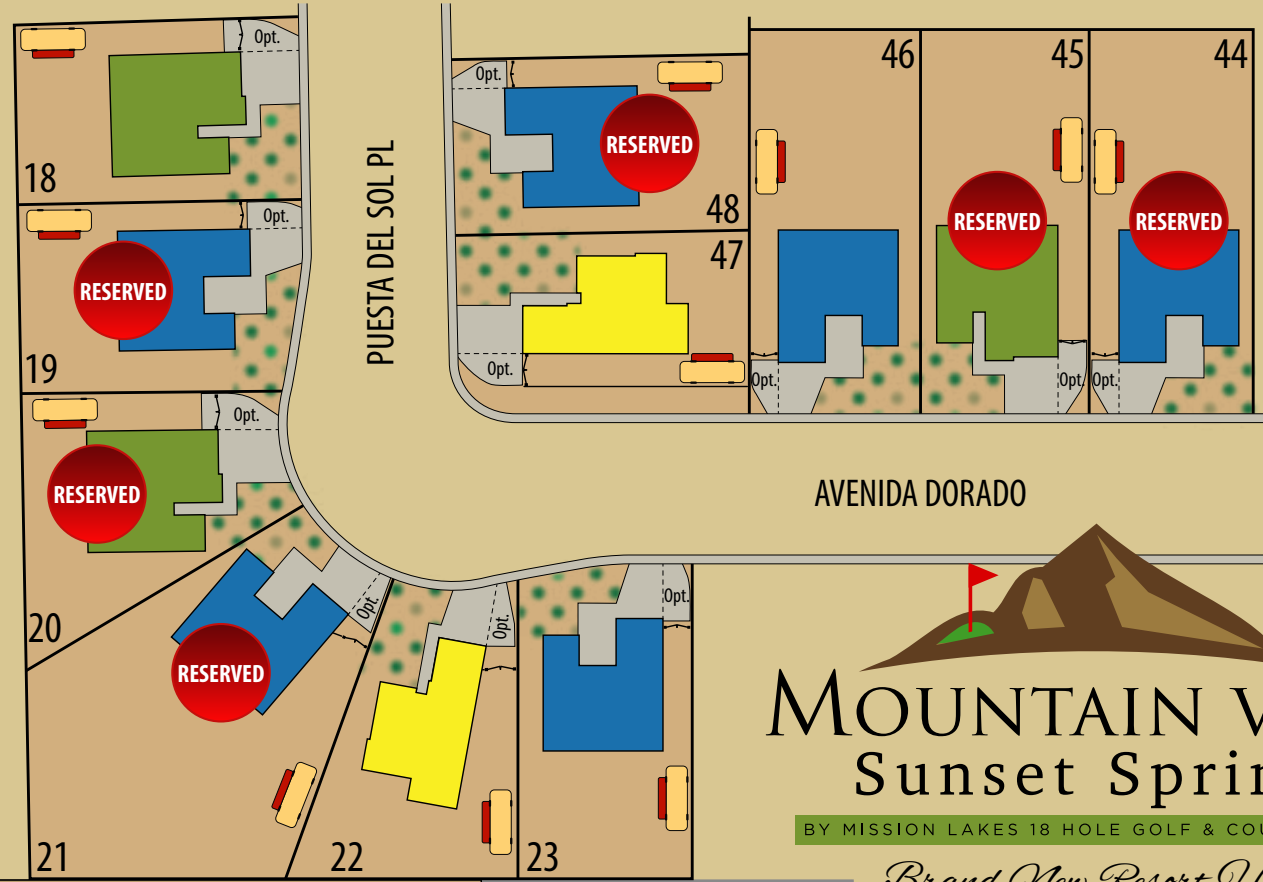

Green 10

18-HOLE GOLF COURSE

Golf Cart to Mission Lake's 34,000 sf 18-Hole Golf Facility & Mountain View Resort!

AUGUSTA AVE

LITTLE MORONGO RD

SOLD MOUNTAIN VIEW **OUT**

AT ROLLING HILLS
BY MISSION LAKES 18 HOLE GOLF & COUNTRY CLUB

ROLLING HILLS DR

To Sunset Springs

SOLD **OUT**

MISSION LAKES BLVD

To Resort Spas, Museums, Schools & Downtown

PLAN LEGEND

Note:
Garage on Right = Standard
Garage on Left = Reverse

PUESTA DEL SOL PL

AVENIDA DORADO

**MOUNTAIN VIEW
Sunset Springs**

BY MISSION LAKES 18 HOLE GOLF & COUNTRY CLUB

Brand New Resort Homes!

**SOLD
OUT**

SONORA DR

SCHOOLS

Map not to scale. Artist representation of homes and lots only. Some variances may occur.
Rev. 01/11/21

100,000 sf SF Retail Plaza